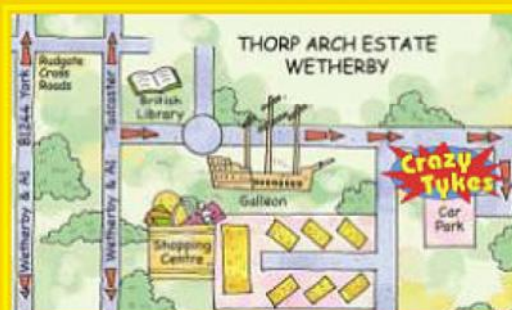

WHERE TO FIND US